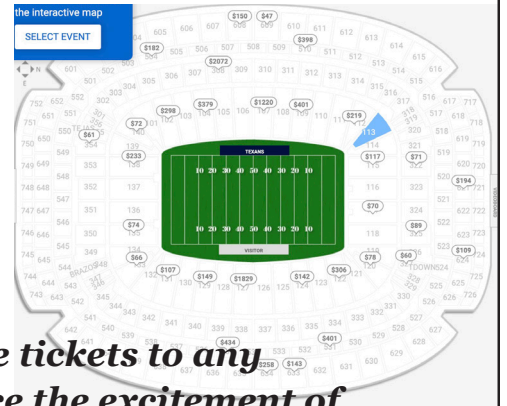

Cheer on the Texans in person! Enjoy three tickets to any one Houston Texans home game and experience the excitement of NFL action live at NRG Stadium.

Field ticket are located in:

Section 113 Row JJ
Seats 17, 18, and 19.

These seats in NRG Stadium offers a lower-level, corner-sideline view, providing a balanced perspective of the field or stage. You'll have an elevated, panoramic sightline of the action. The seats are located on the corner/endzone side of the stadium, which is excellent for watching scoring plays develop. Kick off the excitement early with a James Beard Award-winning Blood Bros. BBQ $100 gift card.

Winner needs to claim tickets by August 31, 2026.